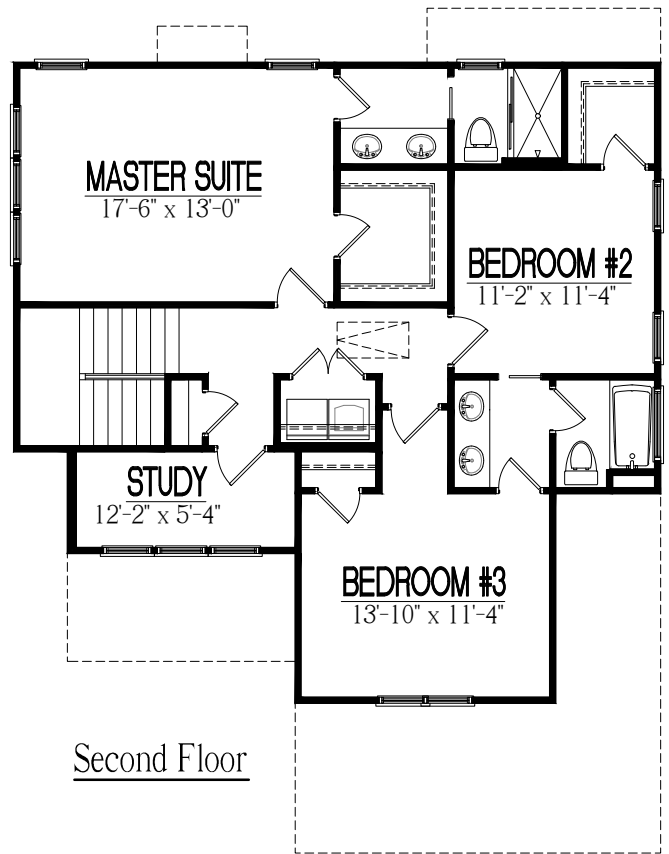

LOT 27 GRESHAM CROSSING

TEMPORARY BROCHURE ONLY. MAY NOT REFLECT ACTUAL CHARACTERISTICS OF FINISHED HOME. FLOOR PLANS ARE SHOWN ONLY FOR DISPLAY PURPOSES. WINDOW SIZES AND LOCATIONS, ROOM SIZES, AND DIMENSIONS ARE APPROXIMATE AND MAY VARY. PRICES AND FEATURES SUBJECT TO CHANGE WITHOUT NOTICE. PLEASE CONSULT SALES COUNSELOR FOR DESIGN UPDATES.

FRAZIER HOME DESIGN, LLC.

www.frazierhomedesign.com

900 RIDGEFIELD DR. SUITE 170
RALEIGH, NC 27609
O: (919)-424-7245

FLOOR AREA:

FIRST FLOOR HTD. =	881 S.F.
SECOND FLOOR HTD. =	1091 S.F.
TOTAL HEATED AREA =	1972 S.F.