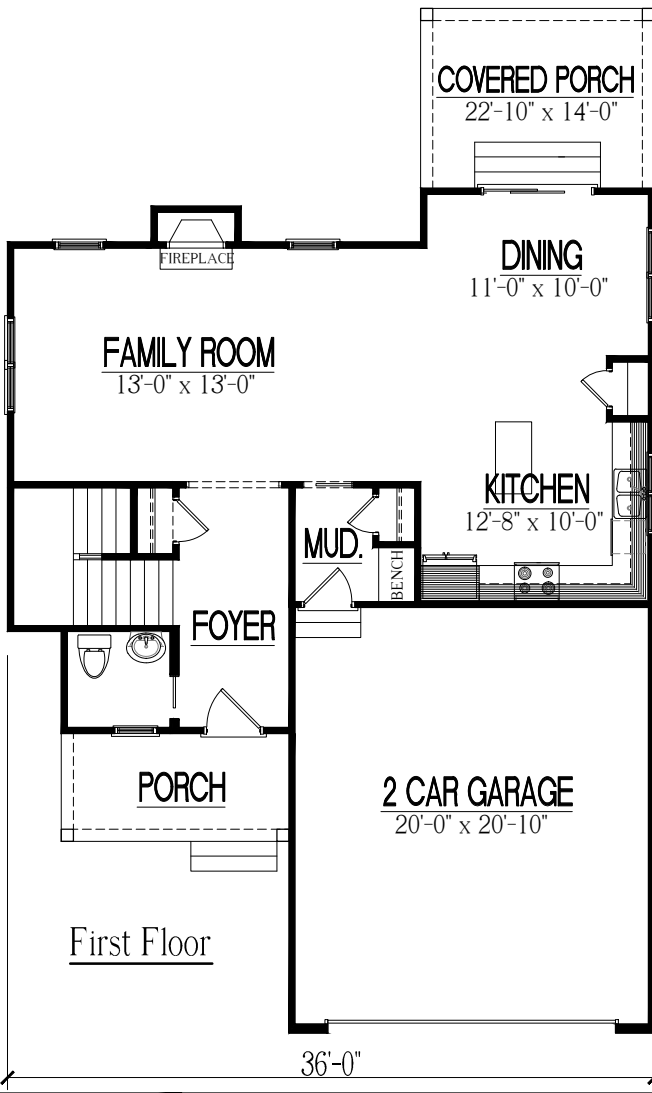

LOT 27 GRESHAM CROSSING

TEMPORARY BROCHURE ONLY. MAY NOT REFLECT ACTUAL CHARACTERISTICS OF FINISHED HOME. FLOOR PLANS ARE SHOWN ONLY FOR DISPLAY PURPOSES. WINDOW SIZES AND LOCATIONS, ROOM SIZES, AND DIMENSIONS ARE APPROXIMATE AND MAY VARY. PRICES AND FEATURES SUBJECT TO CHANGE WITHOUT NOTICE. PLEASE CONSULT SALES COUNSELOR FOR DESIGN UPDATES.

FRAZIER HOME DESIGN, LLC.

www.frazierhomedesign.com

900 RIDGEFIELD DR. SUITE 170
RALEIGH, NC 27609
O: (919)-424-7245

FLOOR AREA:

FIRST FLOOR HTD. =	881 S.F.
SECOND FLOOR HTD. =	1091 S.F.
TOTAL HEATED AREA =	1972 S.F.